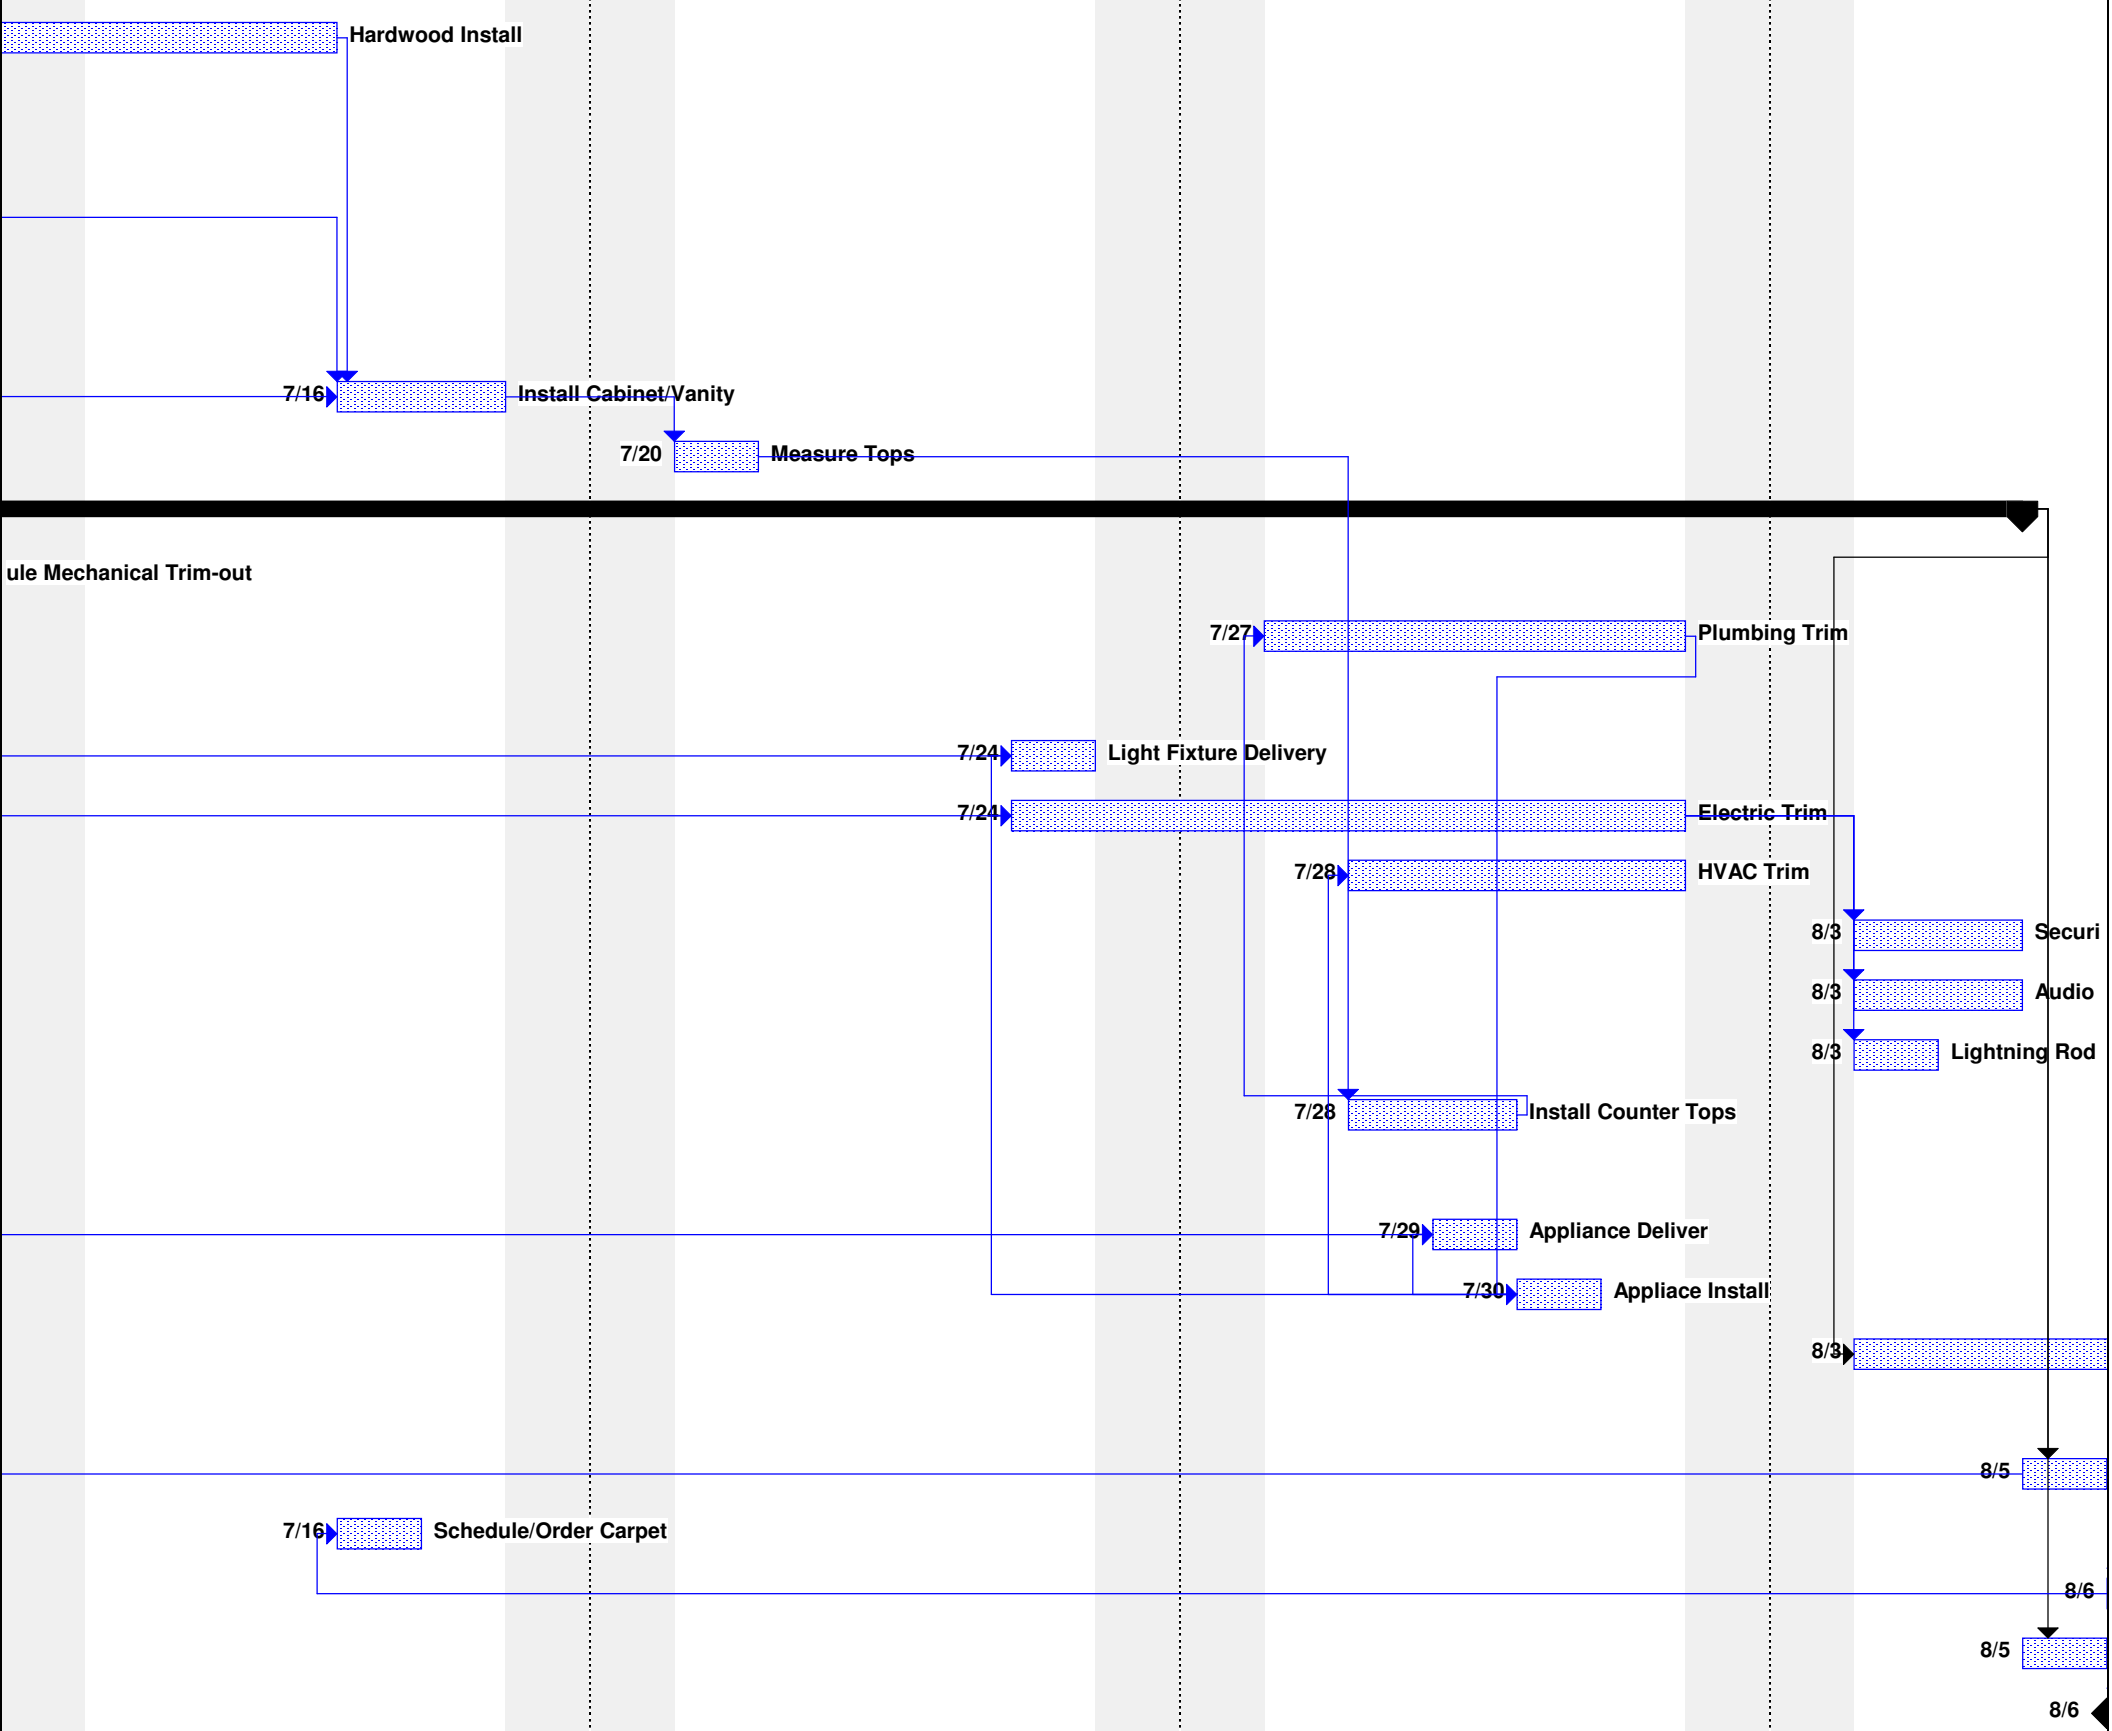

Jul 12, '09							Jul 19, '09							Jul 26, '09							Aug 2, '09			
S	M	T	W	T	F	S	S	M	T	W	T	F	S	S	M	T	W	T	F	S	S	M	T	W