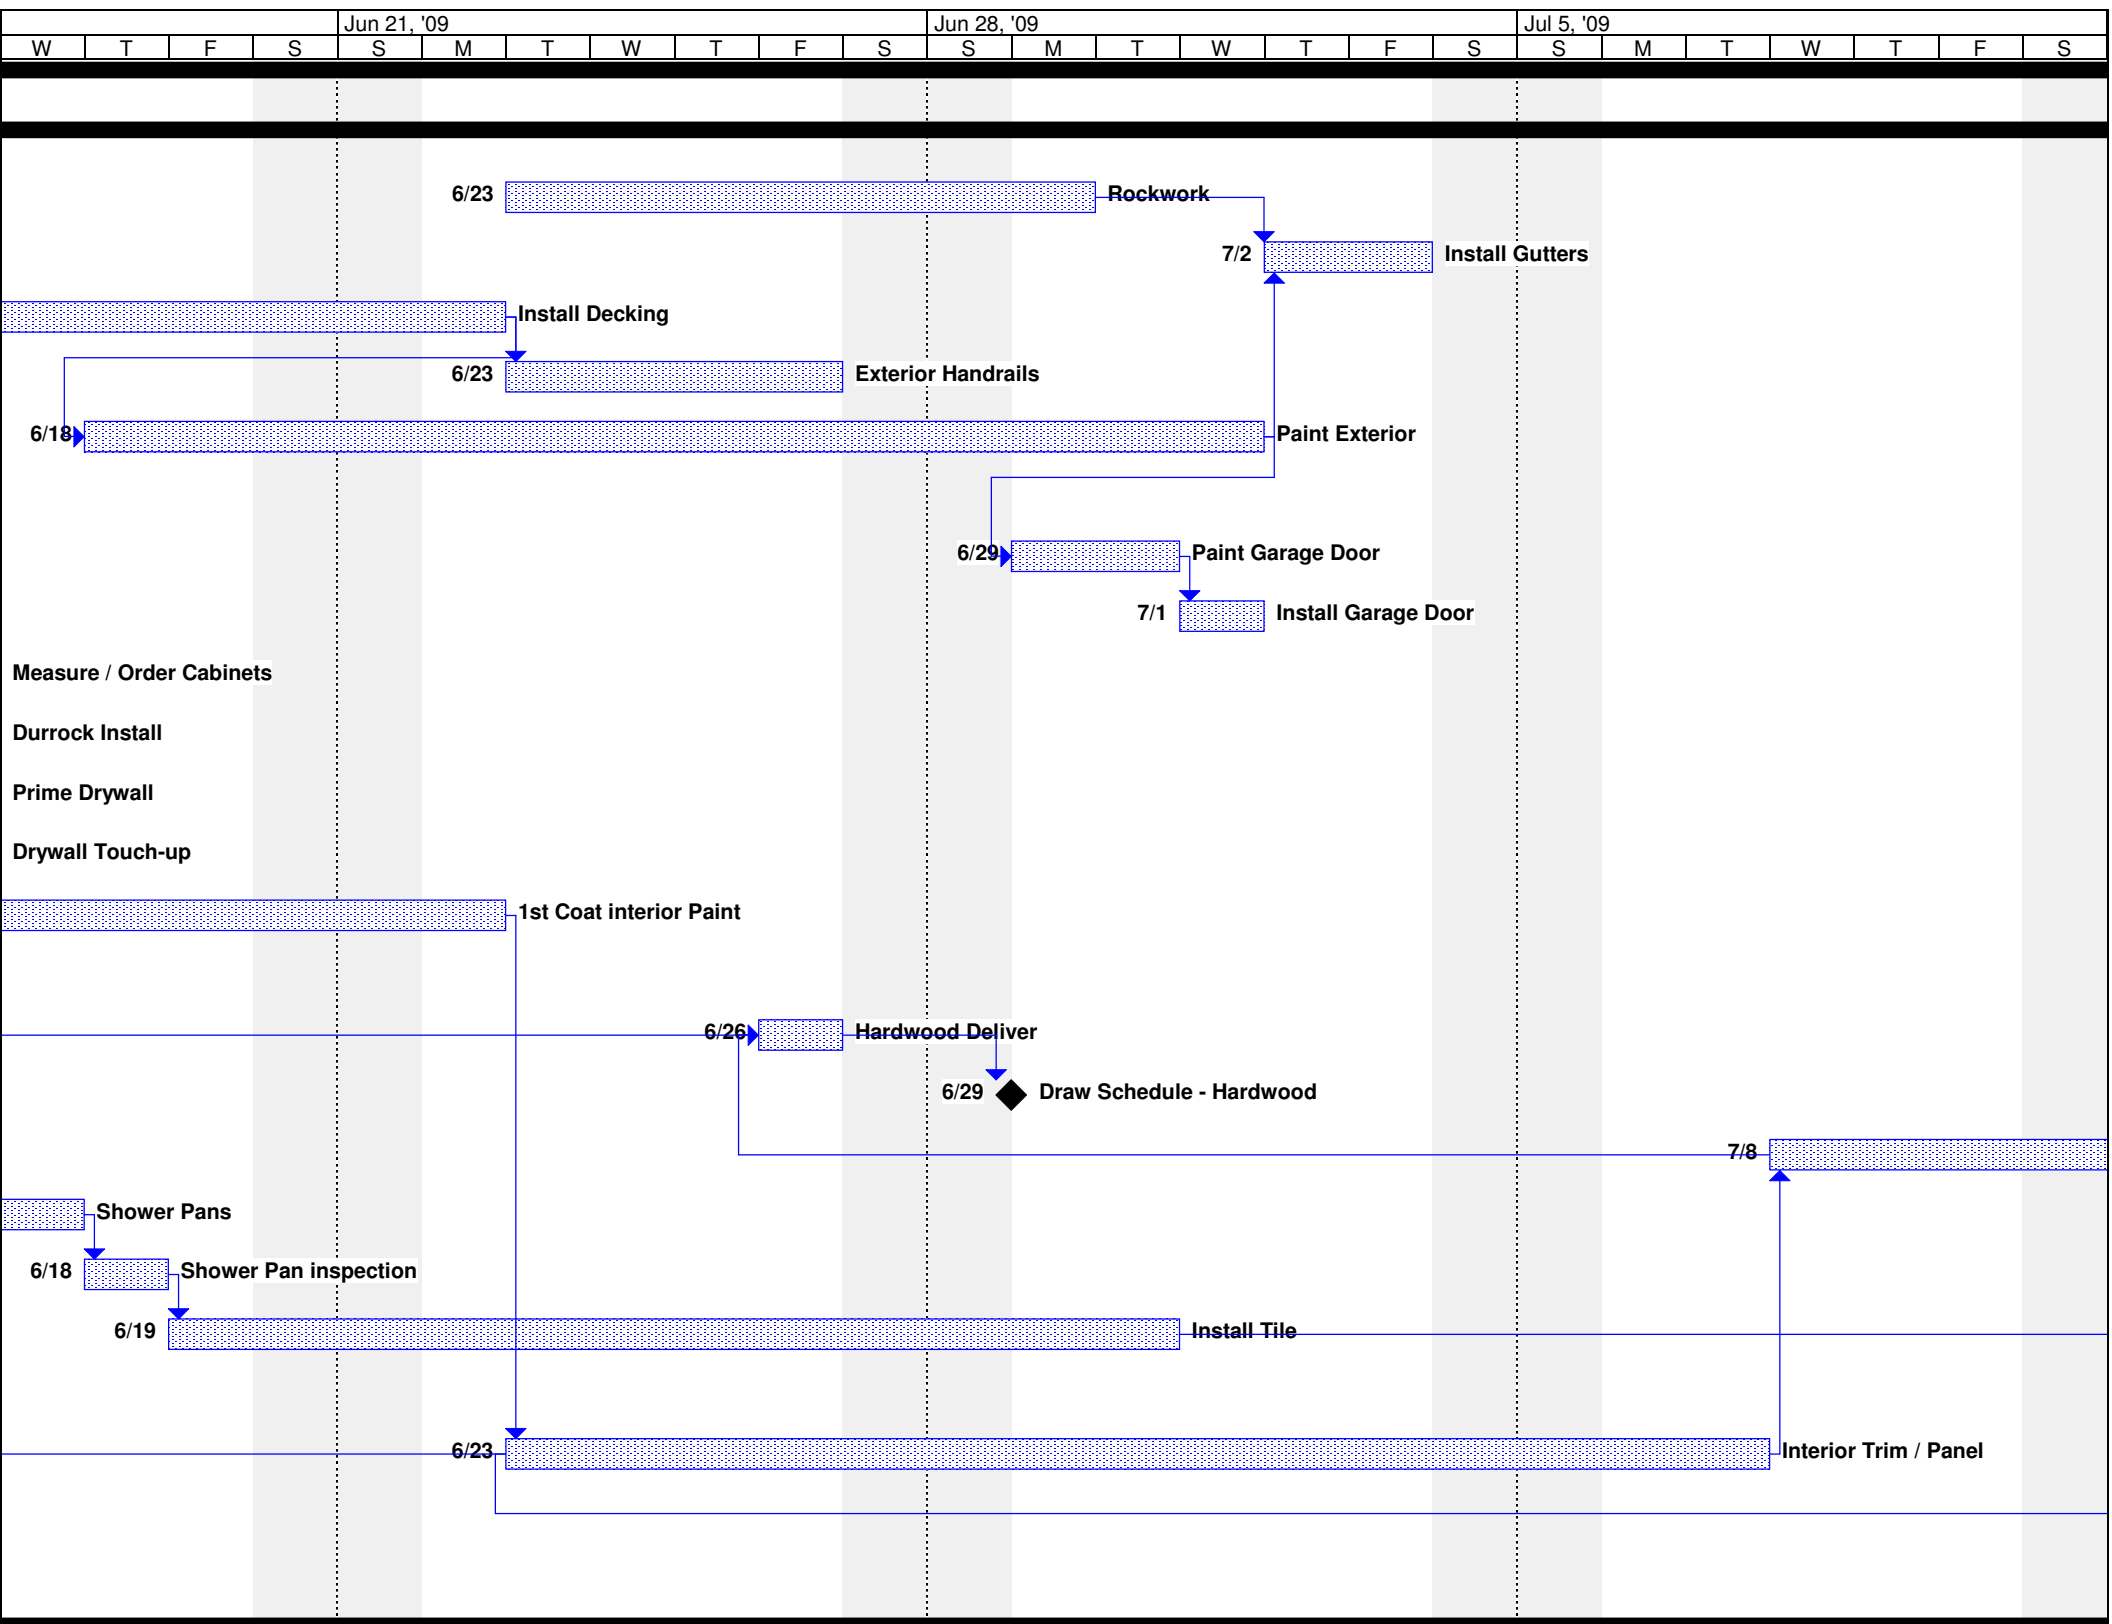

ID	Task Name	Duration	as of	Start	Finish	Pr	Resource Names	9							Jun 14, '09		
								M	T	W	T	F	S	S	M	T	
1	Total Project	116 days		Mon 3/9/09	Mon 8/17/09												
2	Further Work	116 days		Mon 3/9/09	Mon 8/17/09												
3	Rockwork	5 days	4	Tue 6/23/09	Mon 6/29/09		KHB Rock Crew										
4	Install Gutters	2 days	0	Thu 7/2/09	Fri 7/3/09	3,7	Gutter Vendor										
5	Install Decking	6 days	2	Mon 6/15/09	Mon 6/22/09		KHB Siding								6/15		
6	Exterior Handrails	4 days	2	Tue 6/23/09	Fri 6/26/09	5	KHB Siding										
7	Paint Exterior	10 days	0	Thu 6/18/09	Wed 7/1/09	5F	Painting Vendor										
8	Mechanical	27 days		Mon 3/9/09	Tue 4/14/09												
19	Paint Garage Door	2 days		Mon 6/29/09	Tue 6/30/09	7F	Painting Vendor										
20	Install Garage Door	1 day		Wed 7/1/09	Wed 7/1/09	19	Garage Door Vendor										
21	Measure / Order Cabinets	1 day		Tue 6/16/09	Tue 6/16/09		Cabinet Vendor[50%],									6/16	
22	Durrock Install	2 days		Mon 6/15/09	Tue 6/16/09		Tile Vendor								6/15		
23	Prime Drywall	2 days		Mon 6/15/09	Tue 6/16/09		Painting Vendor								6/15		
24	Drywall Touch-up	1 day		Tue 6/16/09	Tue 6/16/09	23	Drywall Vendor								6/16		
25	1st Coat interior Paint	4 days		Wed 6/17/09	Mon 6/22/09	24	Painting Vendor										6/17
26	Order Hardwood	1 day		Fri 6/12/09	Fri 6/12/09	27	KHB Production							6/12		Order Hardwood	
27	Hardwood Deliver	1 day		Fri 6/26/09	Fri 6/26/09	29	Hardwood Vendor										
28	Draw Schedule - Hardwood	1 day		Mon 6/29/09	Mon 6/29/09	27											
29	Hardwood Install	6 days		Wed 7/8/09	Wed 7/15/09	34	Hardwood Vendor										
30	Shower Pans	1 day		Wed 6/17/09	Wed 6/17/09	22	Tile Vendor										6/17
31	Shower Pan inspection	1 day		Thu 6/18/09	Thu 6/18/09	30	Building Department										
32	Install Tile	8 days		Fri 6/19/09	Tue 6/30/09	31	Tile Vendor										
33	Order Interior Doors	1 day		Tue 6/9/09	Tue 6/9/09	34	KHB Production							6/9		Order Interior Doors	
34	Interior Trim / Panel	11 days		Tue 6/23/09	Tue 7/7/09	25	KHB Trim										
35	Install Cabinet/Vanity	2 days		Thu 7/16/09	Fri 7/17/09	29	Cabinet Vendor										
36	Measure Tops	1 day		Mon 7/20/09	Mon 7/20/09	35	Counter Top Vendor										
37	Mechanical Trim	38 days		Fri 6/12/09	Tue 8/4/09												
38	Schedule Mechanical Trim-out	1 day		Fri 7/10/09	Fri 7/10/09	42	KHB Production										
39	Plumbing Trim	5 days		Mon 7/27/09	Fri 7/31/09	47	Plumbing Vendor										
40	Order Light Fixtures	1 day		Fri 6/12/09	Fri 6/12/09	41	KHB Production							6/12		Order Light Fixtures	
41	Light Fixture Delivery	1 day		Fri 7/24/09	Fri 7/24/09	42	Electrical Vendor										
42	Electric Trim	6 days		Fri 7/24/09	Fri 7/31/09	50	Electrical Vendor										
43	HVAC Trim	4 days		Tue 7/28/09	Fri 7/31/09	50	HVAC Vendor										
44	Security Trim	2 days		Mon 8/3/09	Tue 8/4/09	42	Security Vendor										
45	Audio Trim	2 days		Mon 8/3/09	Tue 8/4/09	42	Audio Vendor										
46	Lightning Rod Trim	1 day		Mon 8/3/09	Mon 8/3/09	42	Lightning Rod Vendor										
47	Install Counter Tops	2 days		Tue 7/28/09	Wed 7/29/09	36	Counter Top Vendor										
48	Order Appliances	1 day		Wed 7/1/09	Wed 7/1/09	49	KHB Production										
49	Appliance Deliver	1 day		Wed 7/29/09	Wed 7/29/09	50	Appliance Vendor										
50	Appliance Install	1 day		Thu 7/30/09	Thu 7/30/09	39	Appliance Vendor										
51	Misc. Punch	5 days		Mon 8/3/09	Fri 8/7/09	37	KHB Trim										
52	Schedule Closets	1 day		Wed 7/8/09	Wed 7/8/09	53	KHB Production										
53	Closet Install	1 day		Wed 8/5/09	Wed 8/5/09	37	Closet Vendor										
54	Schedule/Order Carpet	1 day		Thu 7/16/09	Thu 7/16/09	55	KHB Production										
55	Carpet	2 days		Thu 8/6/09	Fri 8/7/09	53	Carpet Vendor										
56	Final Inspections	1 day		Wed 8/5/09	Wed 8/5/09	37	Building Department										
57	Draw Schedule - CO	1 day		Thu 8/6/09	Thu 8/6/09	56											
58	Paint Touch-up	2 days		Mon 8/10/09	Tue 8/11/09	55	Painting Vendor										
59	Final Clean	3 days		Wed 8/12/09	Fri 8/14/09	51	Cleaning Vendor										
60	Draw Schedule - Final	1 day		Mon 8/17/09	Mon 8/17/09	59											